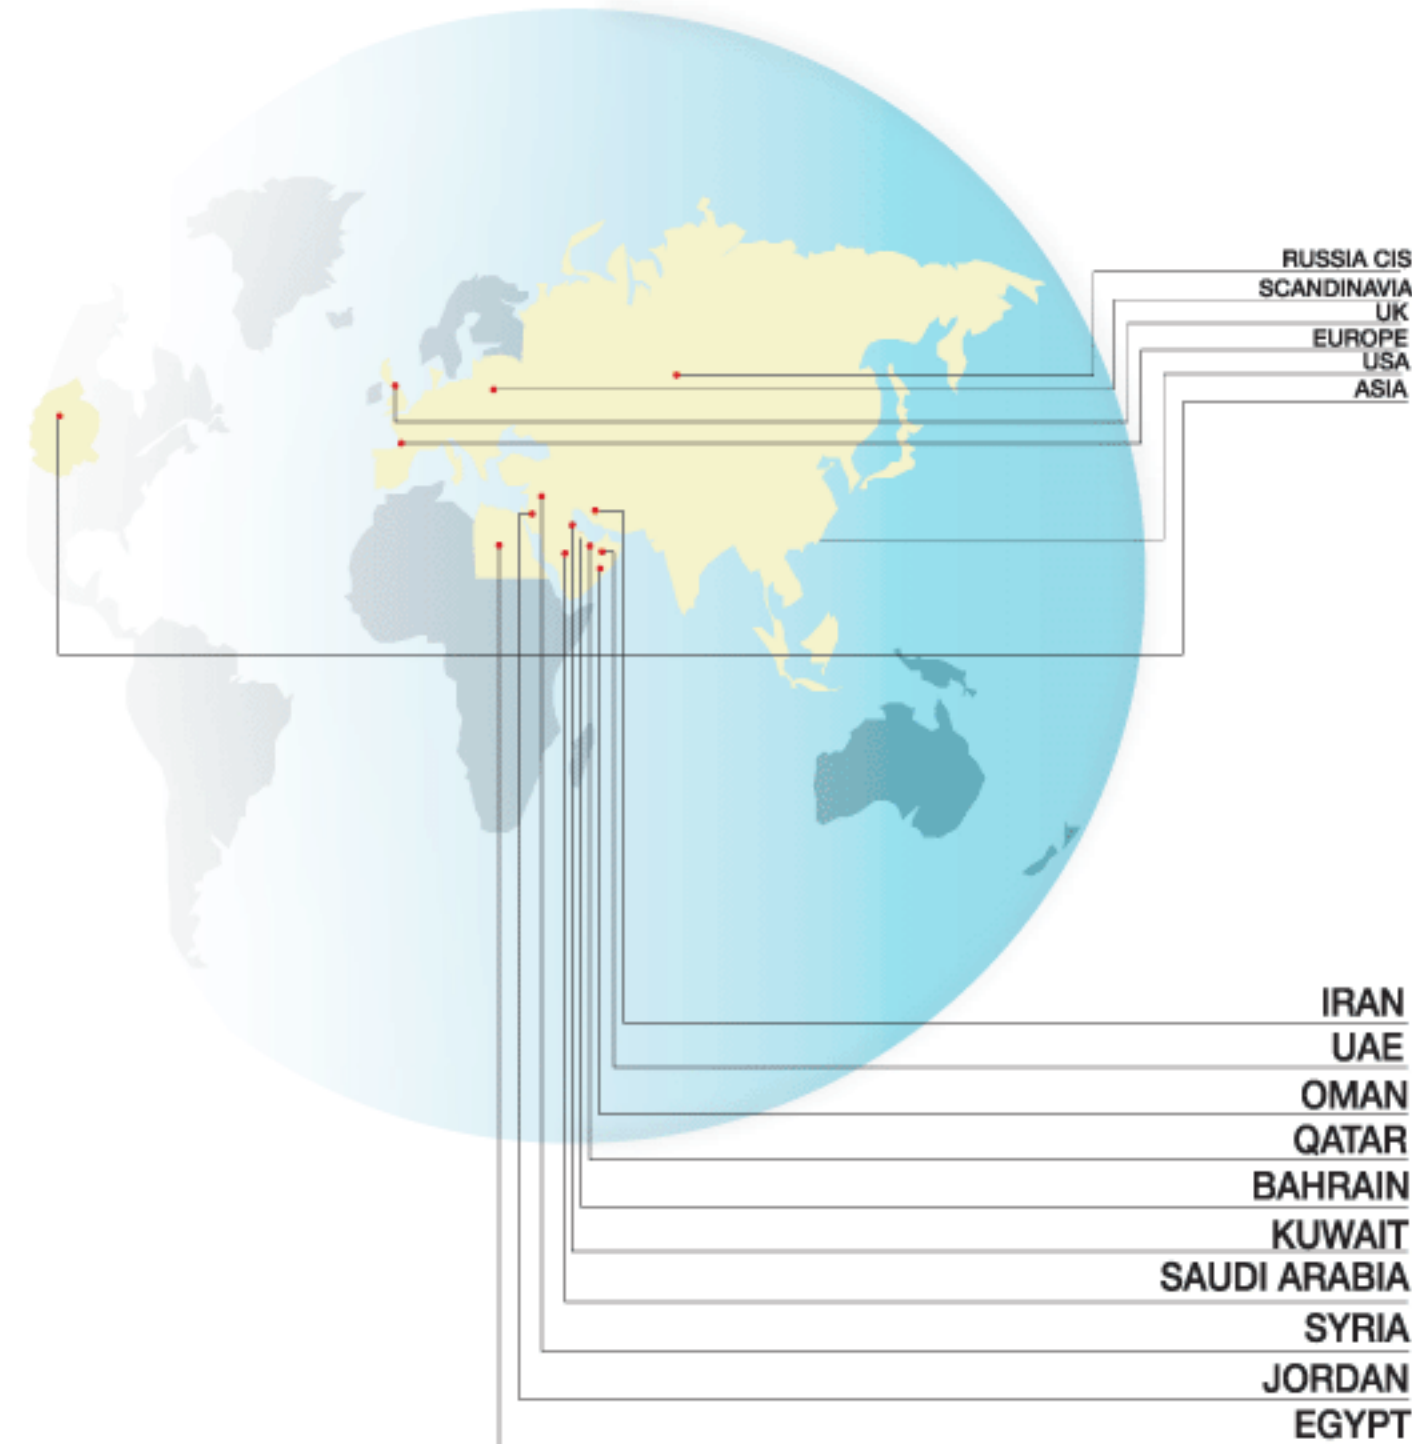

BY TITLE

- Chairman, President, Vice President (Marketing / Business Development)
- Managing Director, Director, Assistant Director (Purchasing/Customer)
- Transportation / Physical Distribution Management
- General Manager, Regional Manager, Operation Manager, Logistics Manager
- Sales / Marketing Manager, Logistics Manager
- Government Officials
- Logistics Service Provider / Consultant
- Other Titled Personnel

GEOGRAPHICAL BREAKDOWN

MIDDLE EAST

UAE	5125	USA	1100
Saudi Arabia	3101	EUROPE	842
Iran	448	ASIA	728
Kuwait	446	UK	545
Bahrain	411	SCANDINAVIA	200
Egypt	356	RUSSIA CIS	181
Oman	304	TOTAL	3596
Jordan	125		
Syria	26		
TOTAL	10342		

BY BUSINESS

Manufacturers (Apparel / Leather Textiles, Automobiles, Chemicals, Electronics, Electrical Fabricated Metals, Food, Furniture / Wood, Health Care / Pharma Industrial Machinery, Petroleum Refinery, Rubber / Plastics, Transportation Equipment, Printing, Publishing)

Wholesaler / Distributor / Importer / Exporter

Air Freight / Multimodal Forwarders / GSA's

Air Charters, Leasing Co's, Couriers and Express

Companies within over 11 Free Zones

Computer software / communication tracking equipment (Barcoding, RFID, Telemetry)

Government Organisations (Civil Aviation / Airports etc.)

Sea Ports, Ship Owners, Ship Agents, Charters etc.

Service Companies / Retail Chain

Warehousing / Equipment Manufacturers

Others in the field

MATERIAL REQUIRED

CARGO VILLAGE NEWS / DCV HAND BOOK / DUBAI AIR CARGO TRENDS

LINE SCREENS: 150 - 175 lines per inch, PREFERRED MATERIALS: Right - reading positives, emulsion side down, COLOUR PROOFS: Progressive 4 colour proofs, DIGITAL ADVERTISING: In Quark Xpress 3.2 - 4.0 or Adobe Illustrator 7.0 - 9.0, Mac compatible in Cd or 3.5" Floppies accompanied by appropriate hard copy.

SERIES DISCOUNT

2-3 Issues 10%, 4-5 Issues 15%, 6 Issues 20%, Discount available on series within 12 months only if series is booked in total. 20% surcharge for each additional colour, 15% surcharge for bleed ads, ADDITIONAL DISCOUNT: 5% for payment along with bookings

ADVERTISING TARIFF FOR DCV NEWS

Size	UAE DHS		US $ (DOLLARS)	
	COLOUR	BLACK & WHITE	COLOUR	BLACK & WHITE
Full Page	20,625	.....	5,620	.....
Half Page	11,625	8,250	3,225	2,295
Quarter Page	6,375	4,500	1,800	1,275
Anchor (special)	9,500	2,605	.....	
Premium	Back Page	Page - 3	Back Page	
Positions				
Full Page	23,125	23,125	6,335	
Half page	13,500	13,500	3,750	

TECHNICAL DATA

FORMAT	TABLOID		
	HEIGHT		WIDTH
Size-Trim	38.00 cms	X	27.00 cms
Full Page (Print)	35.50 cms	X	24.00 cms
Full Page (Bleed)	38.50 cms	X	27.50 cms
Half Page Solus/ Junior Page	24.00 cms	X	18.00 cms
Half Page Vertical	35.50 cms	X	12.00 cms
Half Page Horizontal	17.00 cms	X	24.00 cms
Quarter Page	17.00 cms	X	12.00 cms
Banner (Special)	07.00 cms	X	24.00 cms